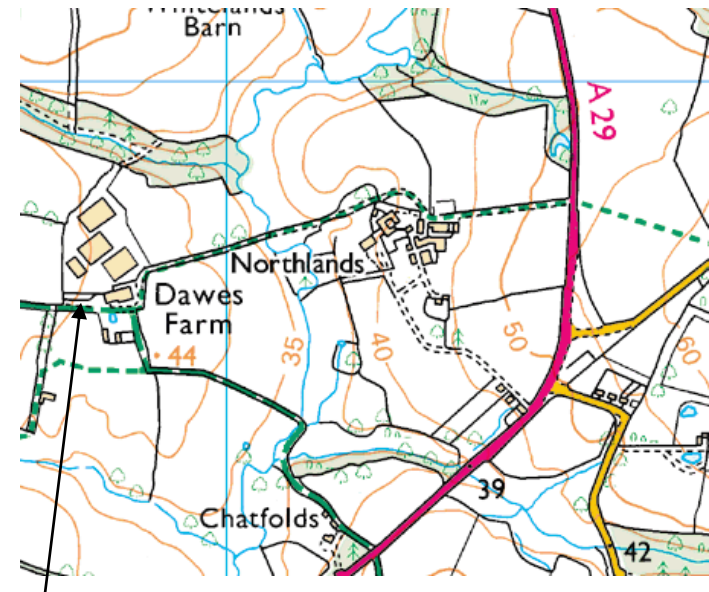

Directions to

WESTPOINT VETERINARY GROUP LTD
Dawes Farm, Bognor Road, Warnham, West Sussex, RH12 3SH
Telephone: 01306 628086 Fax: 01306 628151

Sat Nav users beware -

Follow signs to Northlands Business Park when approaching Warnham
Westpoint Veterinary Group Ltd sign posted from entrance.

From the M25

If going clockwise on M25 (coming from Kent direction):

Turn off onto M23 towards Gatwick.
On M23 take Junction 11 signposted Pease Pottage.
At roundabout take A264 signposted Horsham.
Continue on A264 until you see signs for A24 towards Dorking.
Turn onto A24, continue for 2-3 miles into Kingsfold.
Turn left at a pub called the Wise Old Owl.
Follow road (1-1.5 miles) till you reach a T-junction, and turn right.
100-150 yards turn left, signposted Northlands Business Park and Ruckmans Ltd.
Follow concrete road round to right onto tarmac; follow over bridge up into yard over cattle grid.
Bear round to the left, over a second cattle grid, and the offices are on your right.

If you are travelling anti-clockwise on M25 (coming from Heathrow direction)

Turn off onto A24 signposted Dorking/Leatherhead
Follow A24, by-passing Dorking and Beare Green
At Beare Green roundabout continue on A24 towards Horsham
Follow A24 into Kingsfold, turn right at a pub called the Wise Old owl
Follow road (1-1.5 miles) till you reach a T-junction, and turn right.
100-150 yards turn left, signposted Northlands Business Park and Ruckmans Ltd.
Follow concrete road round to right onto tarmac, follow over bridge up into yard over cattle grid
Bear round to the left, over a second cattle grid, and the offices are on your right.