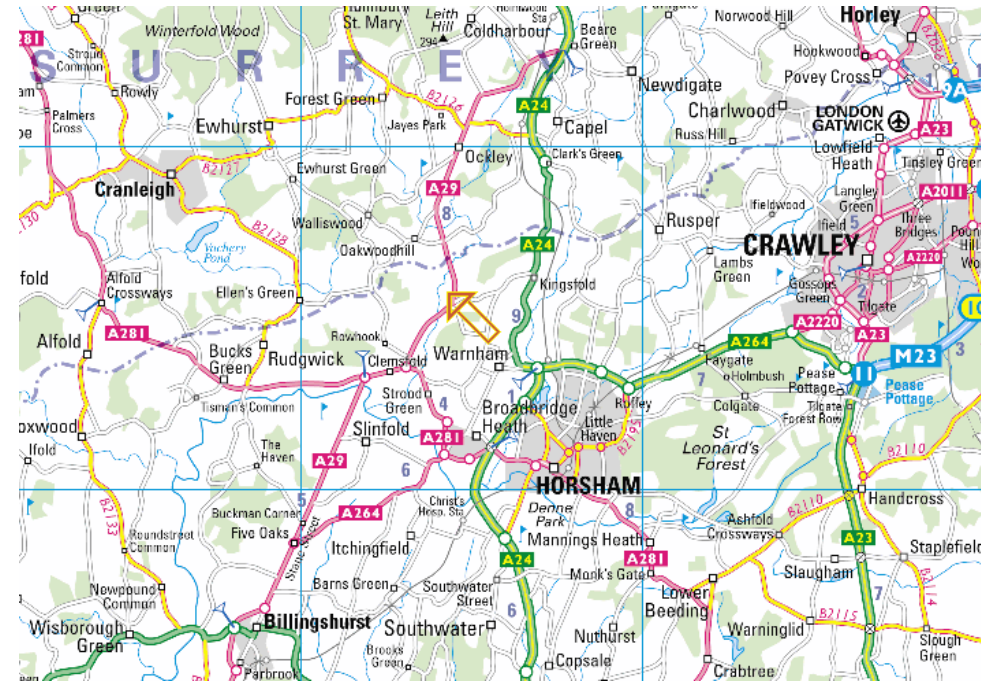

Directions to

WESTPOINT VETERINARY GROUP LTD
Dawes Farm, Bognor Road, Warnham, West Sussex, RH12 3SH
Telephone: 01306 628086 Fax: 01306 628151

Sat Nav users beware -

Follow signs to Northlands Business Park when approaching Warnham
Westpoint Veterinary Group Ltd sign posted from entrance.

From the M25

If going clockwise on M25 (coming from Kent direction):

Turn off onto M23 towards Gatwick.
On M23 take Junction 11 signposted Pease Pottage.
At roundabout take A264 signposted Horsham.
Continue on A264 until you see signs for A24 towards Dorking.
Turn onto A24, continue for 2-3 miles into Kingsfold.
Turn left at a pub called the Wise Old Owl.
Follow road (1-1.5 miles) till you reach a T-junction, and turn right.
100-150 yards turn left, signposted Northlands Business Park and Ruckmans Ltd.
Follow concrete road round to right onto tarmac; follow over bridge up into yard over cattle grid.
Bear round to the left, over a second cattle grid, and the offices are on your right.

If you are travelling anti-clockwise on M25 (coming from Heathrow direction)

Turn off onto A24 signposted Dorking/Leatherhead
Follow A24, by-passing Dorking and Beare Green
At Beare Green roundabout continue on A24 towards Horsham
Follow A24 into Kingsfold, turn right at a pub called the Wise Old owl
Follow road (1-1.5 miles) till you reach a T-junction, and turn right.
100-150 yards turn left, signposted Northlands Business Park and Ruckmans Ltd.
Follow concrete road round to right onto tarmac, follow over bridge up into yard over cattle grid
Bear round to the left, over a second cattle grid, and the offices are on your right.